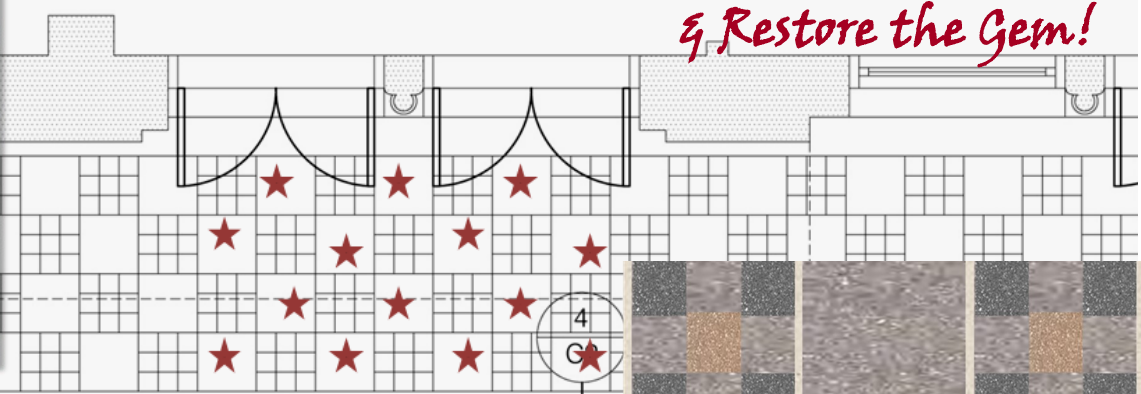

Re-Dress **TIBBITS**

HELP US PAVE THE WAY

& Restore the Gem!

PAVERS

Engraved pavers will encompass an 8-foot wide new terrace spanning the front entrance to the theatre. Shades of limestone, grey and orange cement pavers will create an intricate pattern of 6-inch and 18-inch pavers. They will have a lightly textured "Tudor" finish and high quality engraving. They form a perfect canvas for names, logos, or memorial declarations.

Dark line indicates 6" x 6" paver specifications

Line 1																			
Line 2																			
Line 3																			
Line 4																			
Line 5																			
Line 6																			