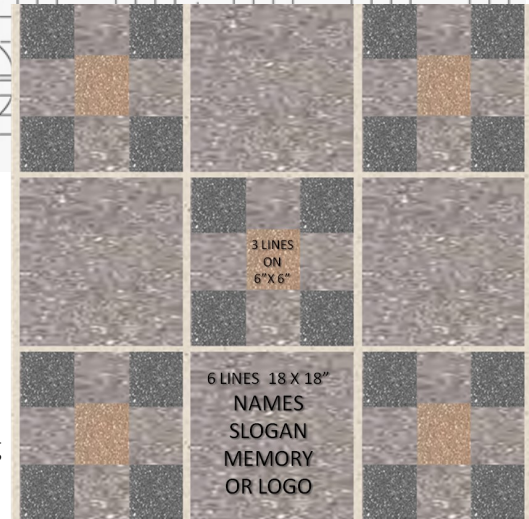

Re-Dress **TIBBITS**

HELP US PAVE THE WAY

& Restore the Gem!

PAVERS

Engraved pavers will encompass an 8-foot wide new terrace spanning the front entrance to the theatre. Shades of limestone, grey and orange cement pavers will create an intricate pattern of 6-inch and 18-inch pavers. They will have a lightly textured "Tudor" finish and high quality engraving. They form a perfect canvas for names, logos, or memorial declarations.

Dark line indicates 6" x 6" paver specifications

Line 1																			
Line 2																			
Line 3																			
Line 4																			
Line 5																			
Line 6																			